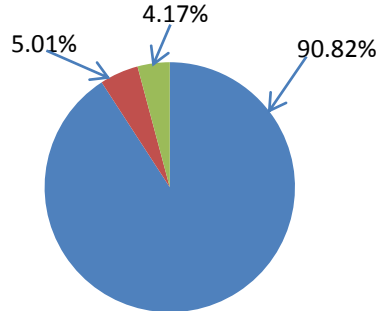

**ANNEX - A BOUNDARIES MAP AND PIE CHART TO  
SIRMOOR SATHIES ANNUAL REPORT 2016  
DATED 13 FEBRUARY 2016**

**Sirmoor Sathies-UK Total Str = 3,215 and Annual  
Delhi Day Celebrations Area 1-3 Strength/Pie chart in %.**