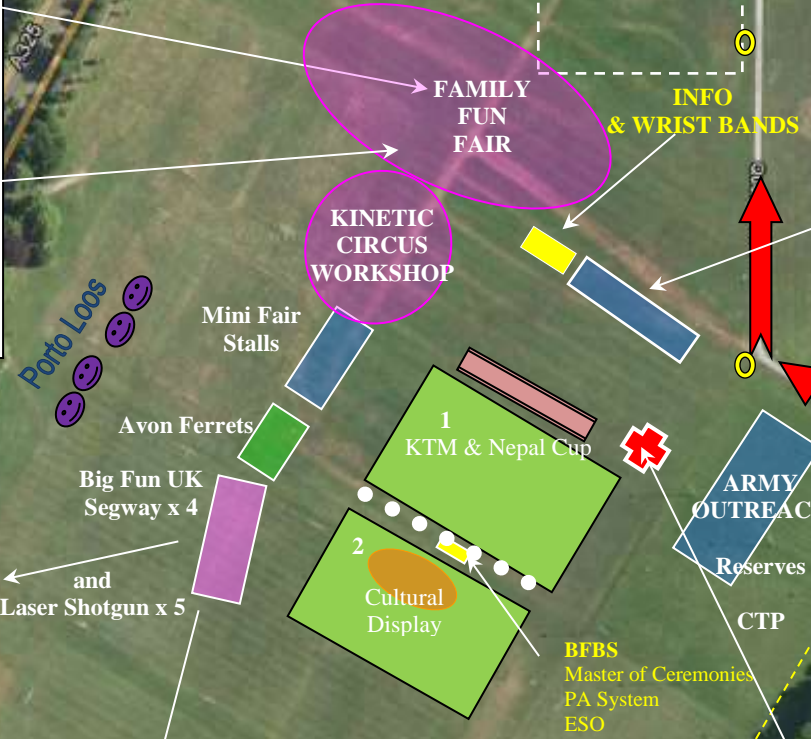

GBA BHELTA LAYOUT – 8 JULY 2017

Annex B to
BS 102
Dated 22 Mar 17

FUN FAIR
Dodgem Cars
Big Wheel
Jet Ride
Formula One
Game Stalls

FOOD OUTLETS
Burger & Fish n' Chips
Ice Cream, Candy & Floss
Tea, Coffee, Hot Chocolate

BHET GHAT RESTAURANT & Bar

GHS Momo
Gurkha Snacks
Chat Pat
Cell Roti etc
Bhela Curry

Porto Loos

Mini Fair Stalls

Avon Ferrets

Big Fun UK Segway x 4

and Laser Shotgun x 5

1 KTM & Nepal Cup

2 Cultural Display

BFBS Master of Ceremonies PA System ESO

ARMY OUTREACH Reserves CTP

Emergency Assembly Point (EAP)

Wet Car Park

KEY

Guides

First Aid Tent

Pedestrian Crossing

FIRST AID TENT & Lost Children Collection Point

ERV at Gar Church CP

GO TO INFO TENT for WRIST BANDS (Valid all day)

Fun Fair £5
Segway & Shotgun £5

Bhela Lapel Pin, Programme & Parbate