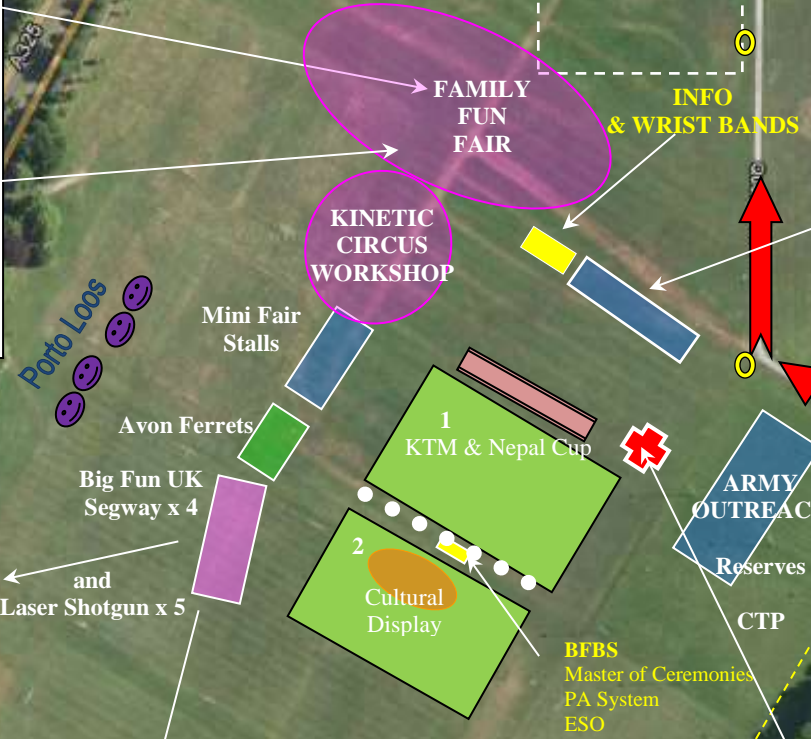

GBA BHELTA LAYOUT – 8 JULY 2017

Annex B to
BS 102
Dated 22 Mar 17

FUN FAIR
Dodgem Cars
Big Wheel
Jet Ride
Formula One
Game Stalls

FOOD OUTLETS
Burger & Fish n' Chips
Ice Cream, Candy & Floss
Tea, Coffee, Hot Chocolate

BHET GHAT RESTAURANT & Bar

GHS Momo
Gurkha Snacks
Chat Pat
Cell Roti etc
Bhela Curry

Porto Loos

Mini Fair Stalls

Avon Ferrets

Big Fun UK Segway x 4

and Laser Shotgun x 5

1 KTM & Nepal Cup

2 Cultural Display

ARMY OUTREACH
Reserves
CTP

BFBS
Master of Ceremonies
PA System
ESO

Emergency Assembly Point (EAP)

Dry Car Park

INFO & WRIST BANDS

Wet Car Park

KEY

○ Guides

✚ First Aid Tent

⚡ Pedestrian Crossing

FIRST AID TENT & Lost Children Collection Point

ERV at Gar Church CP

GO TO INFO TENT for WRIST BANDS (Valid all day)

Fun Fair £5
Segway & Shotgun £5

Bhela Lapel Pin, Programme & Parbate