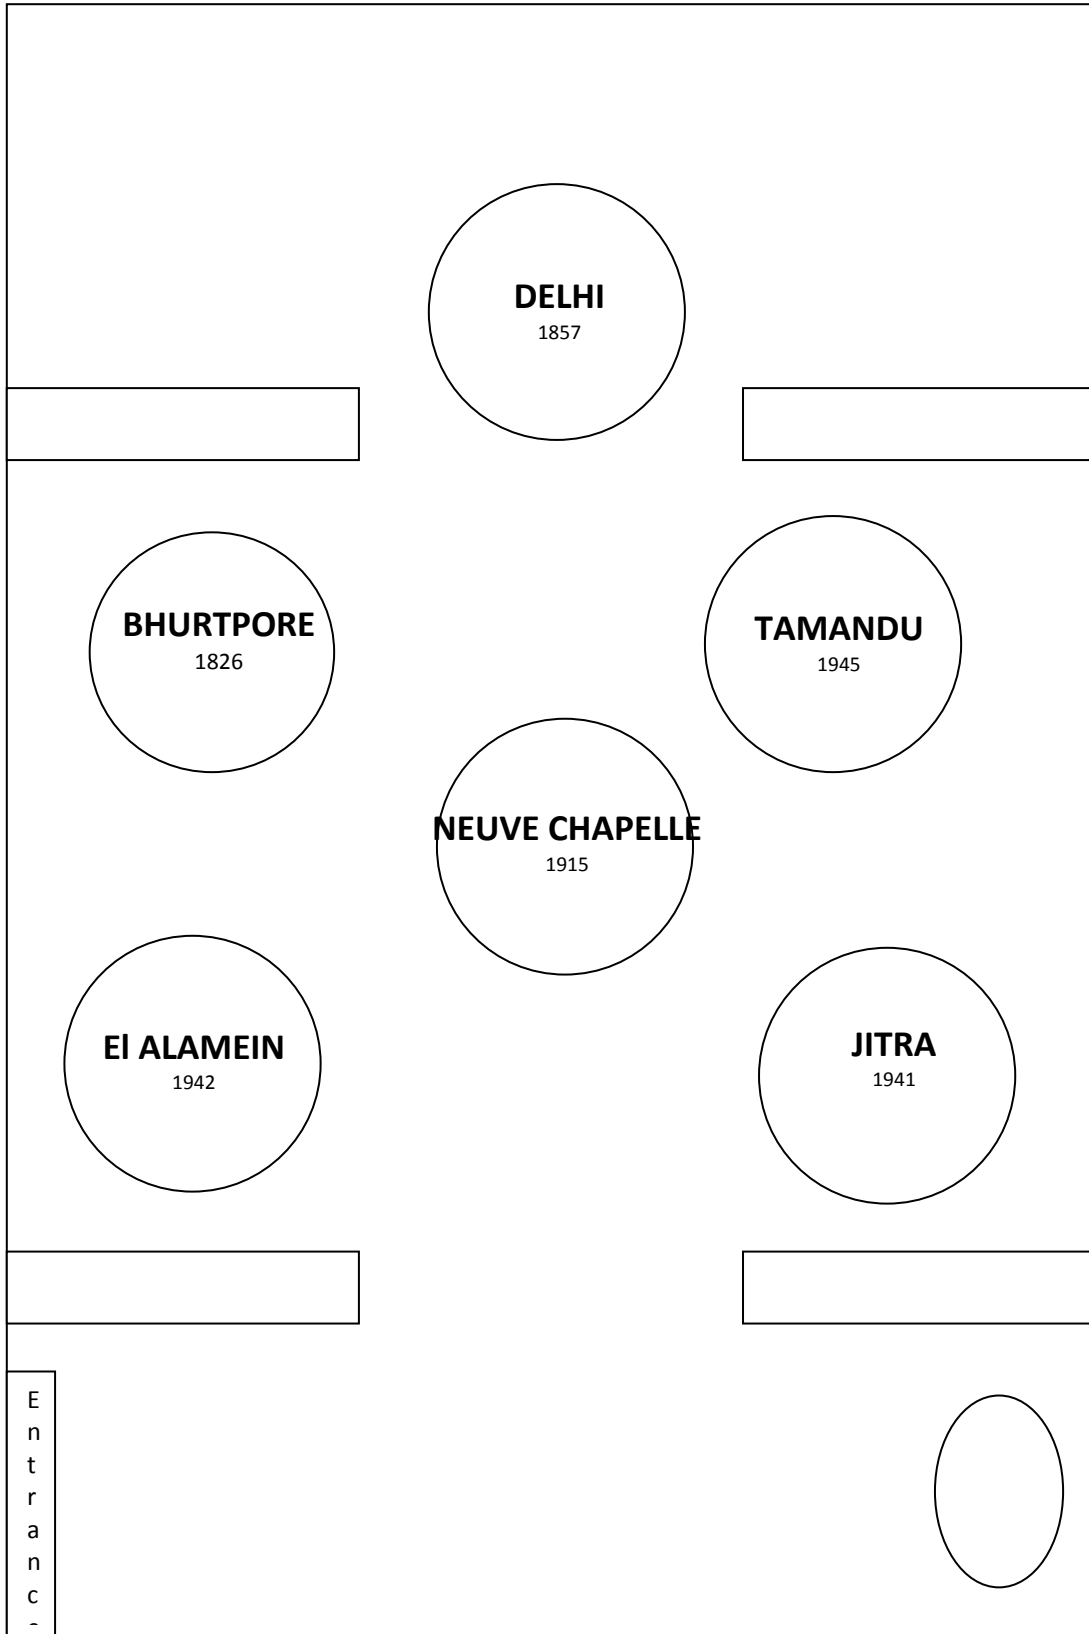

**SIRMOOR CLUB AGM & REUNION LUNCHEON SEATING PLAN – BY ALPHABETICAL**

Major	Tom	<b>Attwood</b>		2nd Bn	78 - 89	Neuve Chapelle
Mrs	Jane	<b>Bennett</b>				Jitra
Major	Nigel	<b>Bennett</b>		1st Bn	67 - 69	Jitra
Brigadier	Anthony	<b>Berry</b>	<b>OBE</b>	2nd Bn	62 - 65	Tamandu
Mrs	Sally	<b>Berry</b>				Tamandu
Major	John	<b>Burlison</b>		1st Bn	61 - 94	Tamandu
Captain	Tim	<b>Chappell</b>	<b>MBE</b>	1st Bn	55 - 61	Bhurtpore
Lady	(Annabel)	<b>Chapple</b>				Bhurtpore
<b>Field Marshal</b>	<b>Sir John</b>	<b>Chapple</b>	<b>GCB CBE KStJ DL</b>	<b>1st Bn</b>	<b>54 - 94</b>	Bhurtpore
WO2	Khadak	<b>Chhetri</b>				Delhi
Mrs	Khadak	<b>Chhetri</b>				Delhi
Mrs	Alison	<b>Corbett</b>	<b>OBE DL</b>			Neuve Chapelle
Major	Norman	<b>Corbett</b>	<b>DL</b>	2nd Bn	63 - 78	Neuve Chapelle
Mrs	Sarah	<b>Covernton</b>				Tamandu
Lady	(Annie)	<b>Duffell</b>				Tamandu
Miss	Rachel	<b>Duffell</b>				Tamandu
<b>Lieutenant General</b>	<b>Sir Peter</b>	<b>Duffell</b>	<b>KCB CBE MC</b>	<b>1st Bn</b>	<b>60 - 94</b>	Tamandu
Major	Harry	<b>Duncan</b>		2nd Bn	83 - 85	El Alamein
Mrs	Dilmaya	<b>Gurung</b>				Delhi
Major	Lalbahadur	<b>Gurung</b>				Delhi
Captain	Raju	<b>Gurung</b>				Neuve Chapelle
Mrs	Raju	<b>Gurung</b>				Neuve Chapelle
Major	John	<b>Harrop*</b>		2nd Bn	70 - 87	Neuve Chapelle
Brigadier	Nigel	<b>Haynes</b>	<b>CBE</b>	1st Bn	64 - 93	Tamandu
Mrs	Carole	<b>Horsford</b>				Bhurtpore
<b>Brigadier</b>	<b>Bruce</b>	<b>Jackman</b>	<b>OBE MC</b>	<b>1st &amp; 2nd Bn</b>	<b>61 - 92</b>	Jitra
Mrs	Carol	<b>Jackman</b>			61 - 92	Jitra
Mr	Charles	<b>Kemmis Betty</b>	<b>Esq</b>			Jitra
Major	David	<b>Kemmis Betty</b>	<b>MBE</b>			El Alamein
Mr	Tom	<b>Martin</b>	<b>Esq</b>	2GR	93 - 94	Delhi
Mrs	Mary	<b>Meadows</b>		3rd Bn		Bhurtpore
Mrs	Jules	<b>Mitchell-Heggs</b>				El Alamein
Mr	Charlie	<b>Mitchell-Heggs</b>	<b>Esq</b>	1st Bn	84 - 90	El Alamein
Lieutenant Colonel	Jamie	<b>Murray</b>				Delhi
Lady	(Miloska)	<b>Nott</b>	<b>OBE</b>			Bhurtpore
Sir	John	<b>Nott</b>	<b>KCB PC BA</b>	1st Bn	53 - 56	Bhurtpore
Mr	Adam	<b>Ogilvie</b>				Jitra
Major	Rory	<b>Ormsby</b>		1st Bn	70 - 93	Neuve Chapelle
	Mark	<b>Pettigrew</b>	<b>Esq</b>	2nd Bn	61 - 65	El Alamein
<b>Brigadier</b>	<b>Ian</b>	<b>Rigden</b>	<b>OBE</b>	<b>2nd Bn</b>	<b>82 - 94</b>	Delhi