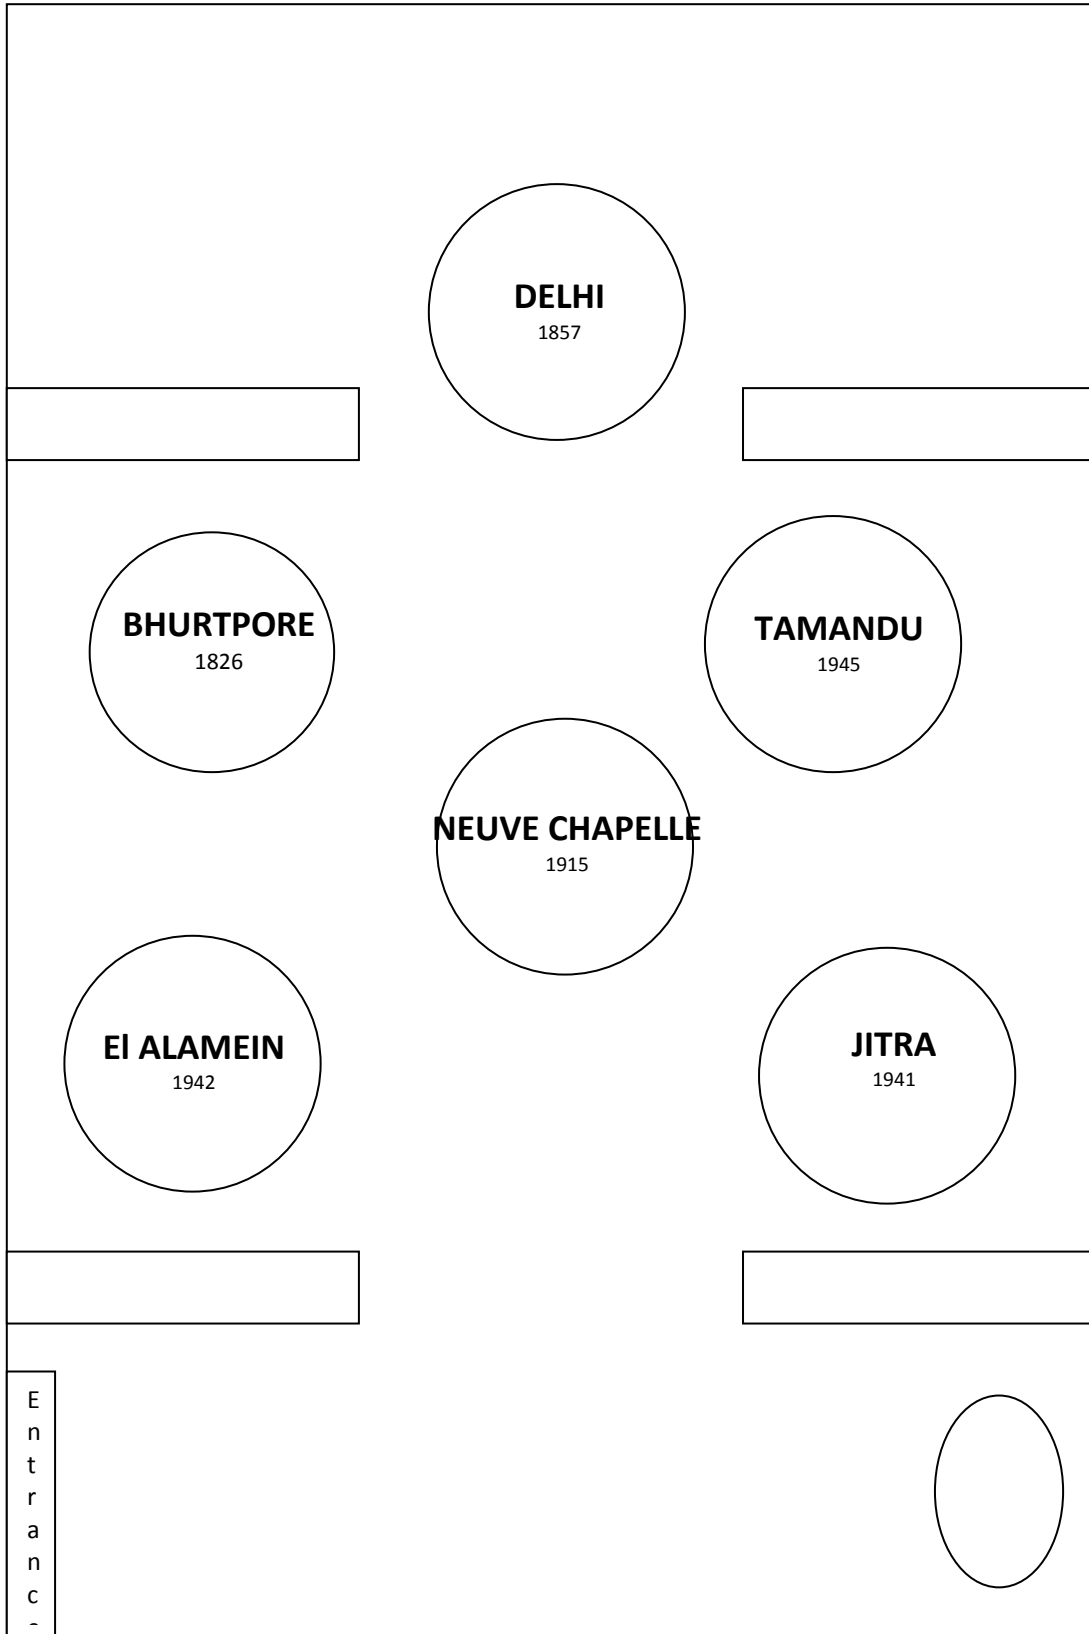

**SIRMOOR RIFLES ASSOCIATION
(SIRMOOR CLUB)**

202nd ANNIVERSARY
REUNION LUNCHEON
AT THE
TRAVELLERS CLUB
13 MAY 2017

SEATING PLAN

SIRMOOR REUNEON LUNCHEON AT THE TRAVELLERS CLUB – 13 MAY 2017

SIRMOOR CLUB AGM & REUNION LUNCHEON SEATING PLAN – BY ALPHABETICAL

- OIC Tables are asked to seat their respective tables. Name Cards are on the table