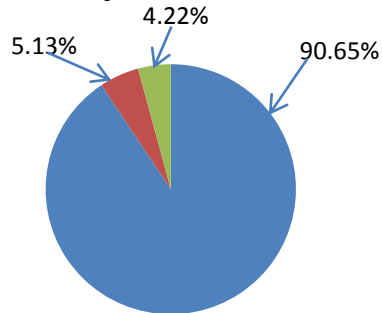

**ANNEX - B BOUNDARIES MAP AND PIE CHART TO
SIRMOOR SATHIES ANNUAL REPORT 2017
DATED 19 FEBRUARY 2018**

**Sirmoor Sathies-UK Total Str = 3,220 and Annual
Delhi Day Celebrations Area 1-3 Strength/Pie chart in %.**

- Area 1 - Centre at Aldershot
Str = 2,919
- Area 2 - Midland at Nuneaton
Str = 165
- Area 3 - North at Catterick York
Str = 136