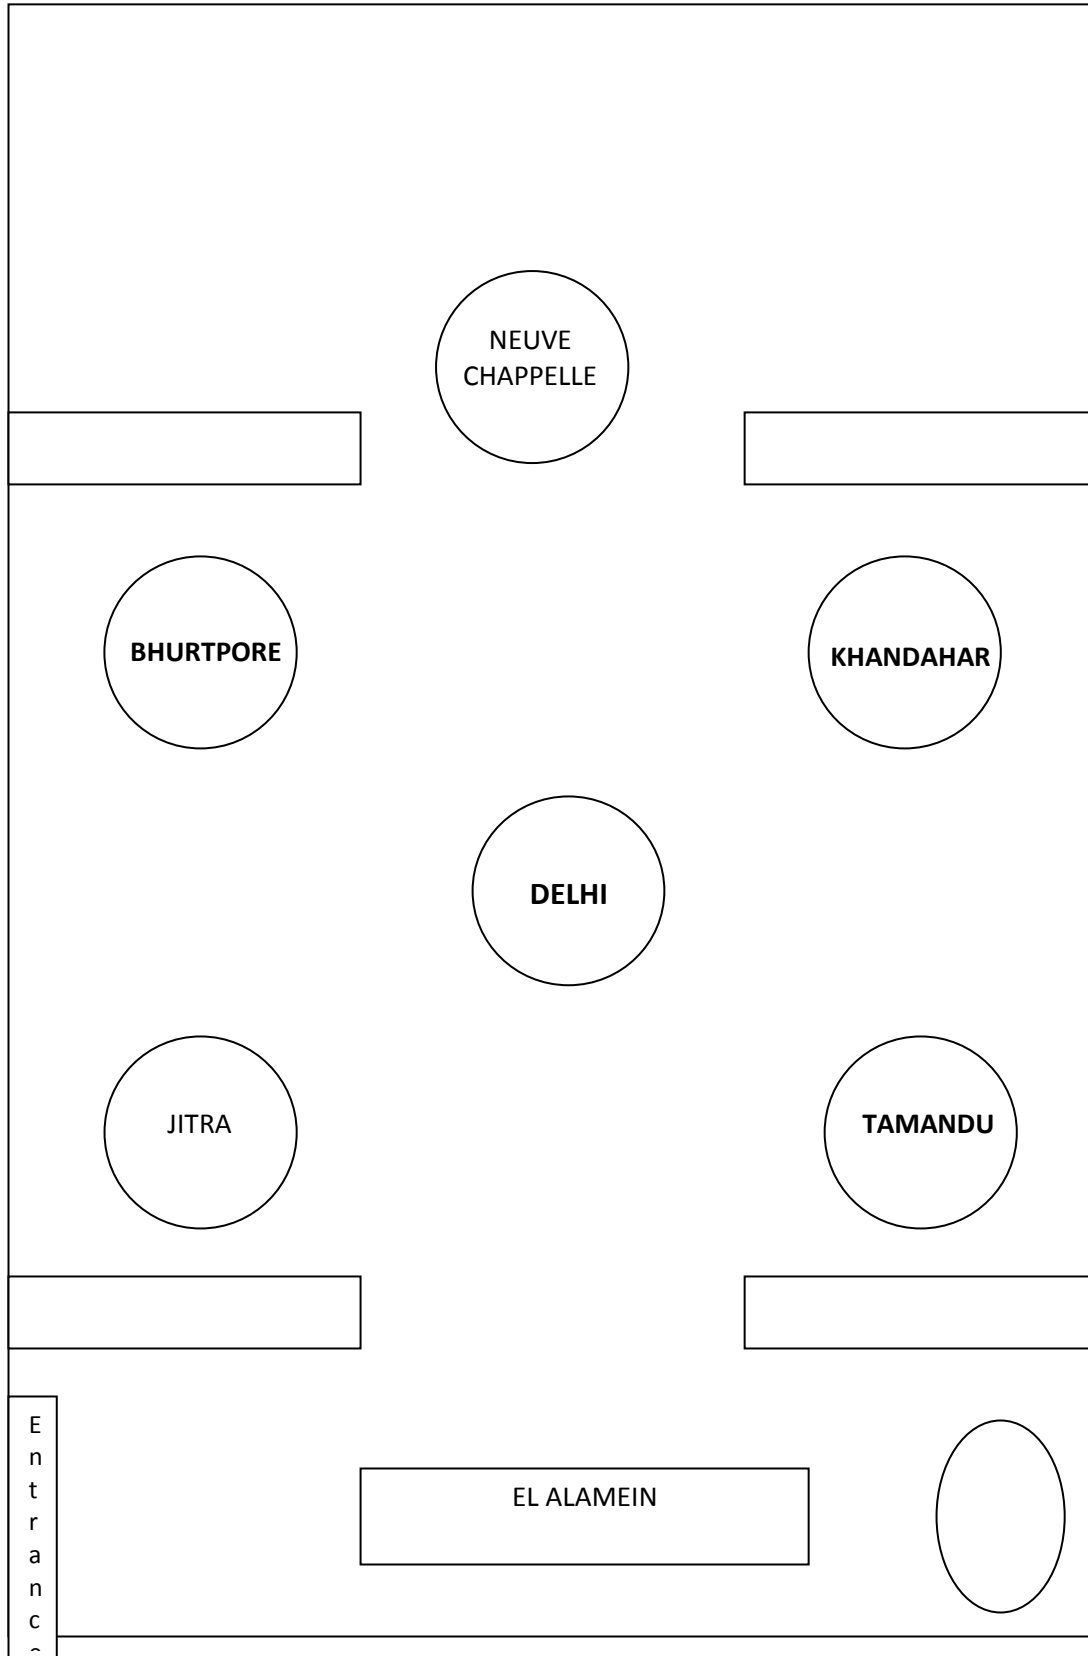

**SIRMOOR RIFLES ASSOCIATION
(SIRMOOR CLUB)**

203nd ANNIVERSARY
REUNION LUNCHEON
AT THE
TRAVELLERS CLUB
12 MAY 2018

SEATING PLAN

SIRMOOR REUNEON LUNCHEON AT THE TRAVELLERS CLUB – 12 MAY 2018

SIRMOOR CLUB AGM & REUNION LUNCHEON SEATING PLAN – BY ALPHABETICAL

- OIC Tables are asked to seat their respective tables. Name Cards are on the table